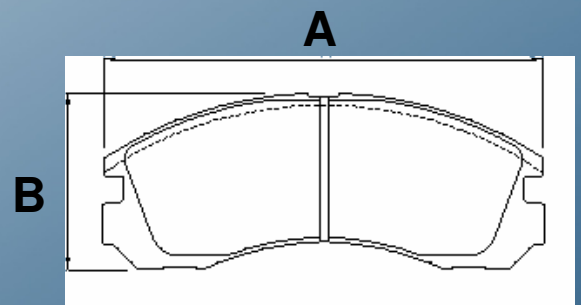

August/September 2010

New reference : BS-3416 Brake shoe
Rear

Type Hyundai **Model** Sonata (EF) **M.F.D.** '98 - '04

EAN number : 8715616070638

Measurements: A 228
B 42

OEM reference: 58305-SCA00
58305-38A00