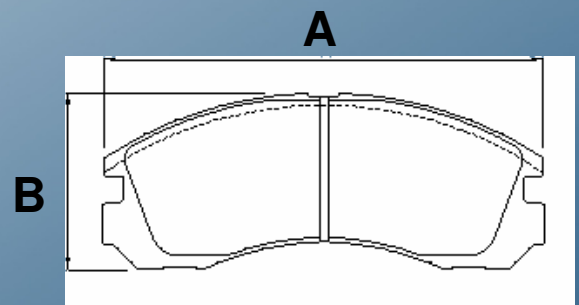

October 2010

New reference : **BP-5554** Brake pad
Front

Type   **Model**   **M.F.D.**
Mitsubishi   Canter   '07 -

EAN number : 8715616078023

Measurements: **A** 123
                          B 52
                          C 17,5

OEM reference: MK529989