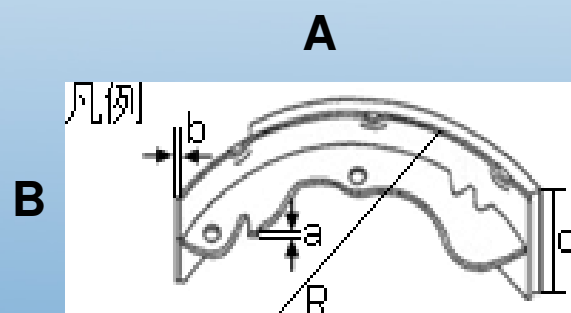

March 2011

New reference : **BS-9941** Brake shoe
Rear

Type **Model** **M.F.D.**

Toyota Previa (TCR_) '04 -

EAN number : 8715616080743

Measurements: **A** 254
B 50

OEM reference: 04495-28080
04495-28111
04495-28120
04495-28170
04495-28111-000
04495-28120-000