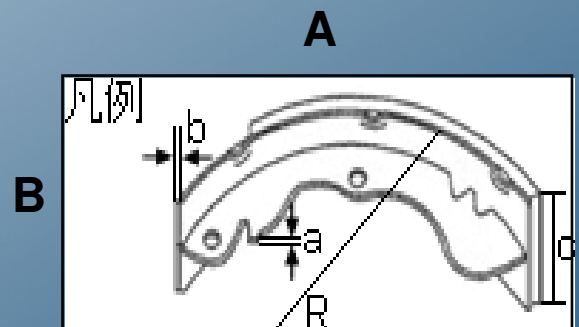

June 2010

New reference : BS-8926 Brake shoe
Rear

Type	Model	M.F.D.
Suzuki	Wagon R+ (MM)	'03 -

EAN number : 8715616072236

Measurements: A 200
B 25

OEM reference: 9214843
53200-84E00
53200-86G00