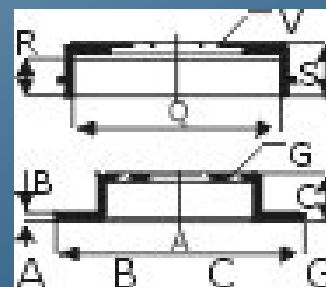

January 2011

New reference :   **BR-2257** Brake disc   Rear/Solid

Type	Model	M.F.D.
Honda	Prelude (BB)	'96 - '00

EAN number :   8715616055901

Measurements :

A	260 mm
B	9 mm
C	42,5 mm
G	4

Nett weight : 5 kgs

OEM reference : 42510S-30000
42510S-30900